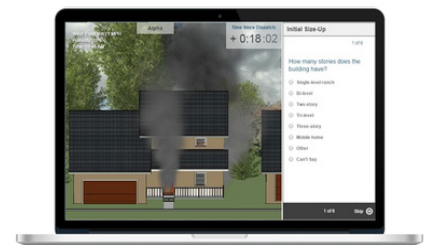

Deal With The Growing Experience Gap

The experiences of veteran firefighters are quickly being lost to retirement. Build up the rolodex file of experience for the next generation of Incident Commanders. Rapidly and consistently train on scenarios based on actual events.