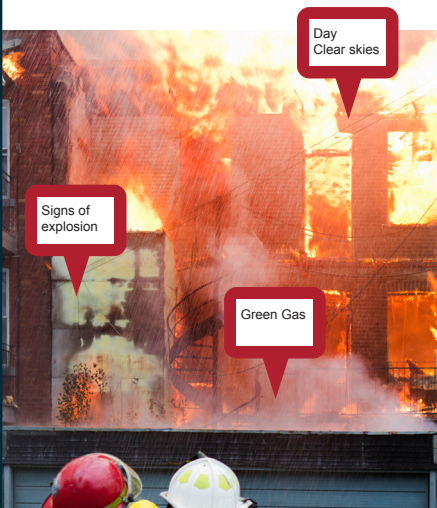

HOW IT WORKS

Gain Situational Awareness

Leverage Events from History